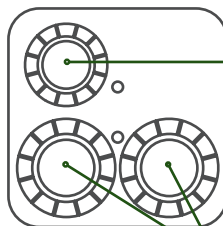

raindrip.com.au

-  **NEW! Timed manual modes**
-  **Easy to program**
-  **Water tight UV resistant**
-  **Attaches to any outdoor tap**

Raindrip's Set-n-Flow Water Timer gives you the ability to water your garden automatically! With varying run and frequency times, there is a setting to suit all your watering needs. You can even pause your watering for up to 72 hours or add an additional watering time of 90 minutes with the turn of a dial. The timer is water tight and UV resistant, easy to program and attaches to any outdoor tap.

FLOW RATES	
2 bar	5.82 l/min
4 bar	10.12 l/min
6 bar	13.14 l/min
8 bar	15.75 l/min
Rated from 0.5 to 8 bar / 7.25 to 116 psi / 50 to 800kPa	

It's Easy!

Automate your watering. Perfect for any outdoor watering including drip systems.